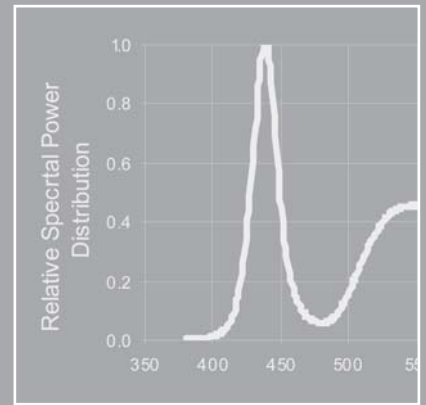

Lumiled LEDs

Lumiled Lighting ist einer der führenden Hersteller von Highpower LEDs für die Automobil Industrie, Computer Displays, LCD-Fernseher und Allgemeinbeleuchtung. Die patentierten Luxeon Power Light Sources sind die ersten LEDs, die den Vorteil von LED-Technologie - wie kleine Baugröße und niedrige Wärmeemission - mit der Helligkeit konventioneller Lichtquellen kombiniert.

Lumileds Lighting is one of the world's leading manufacturer of high-power LEDs for automotive lighting, computer displays, LCD televisions, signage and general lighting. The company's patented Luxeon Power Light Sources are the first to combine the brightness of conventional lighting with the small footprint, long life and other advantages of LEDs.